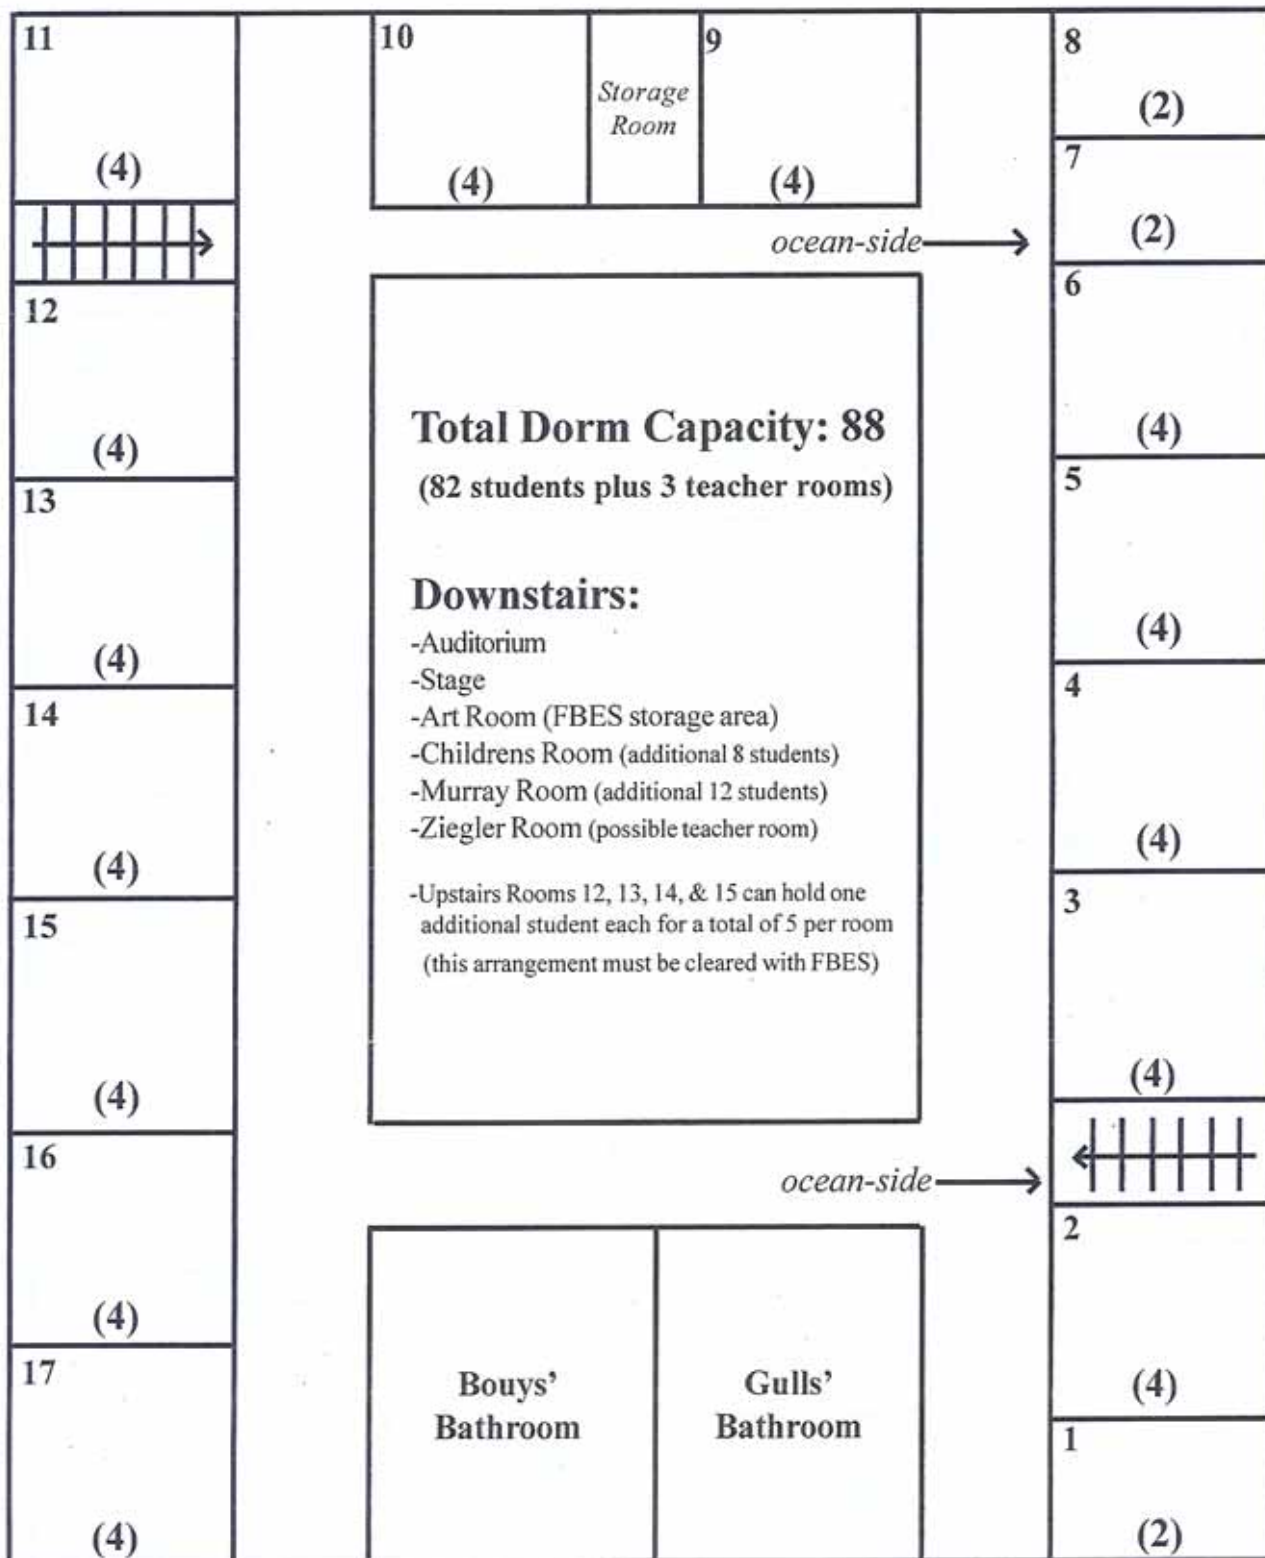

# Rowland Dorm Plan

Upstairs holds up to 66 (up to 62 students plus 2 teacher rooms)

Downstairs can hold up to 20 additional students

*numbers in parentheses indicate capacity*

# Underwood Dorm Plan

Holds up to 43 (37 students plus 2 teacher rooms)  
*numbers in parentheses indicate capacity*

## First Floor (19)

## Second Floor (24)