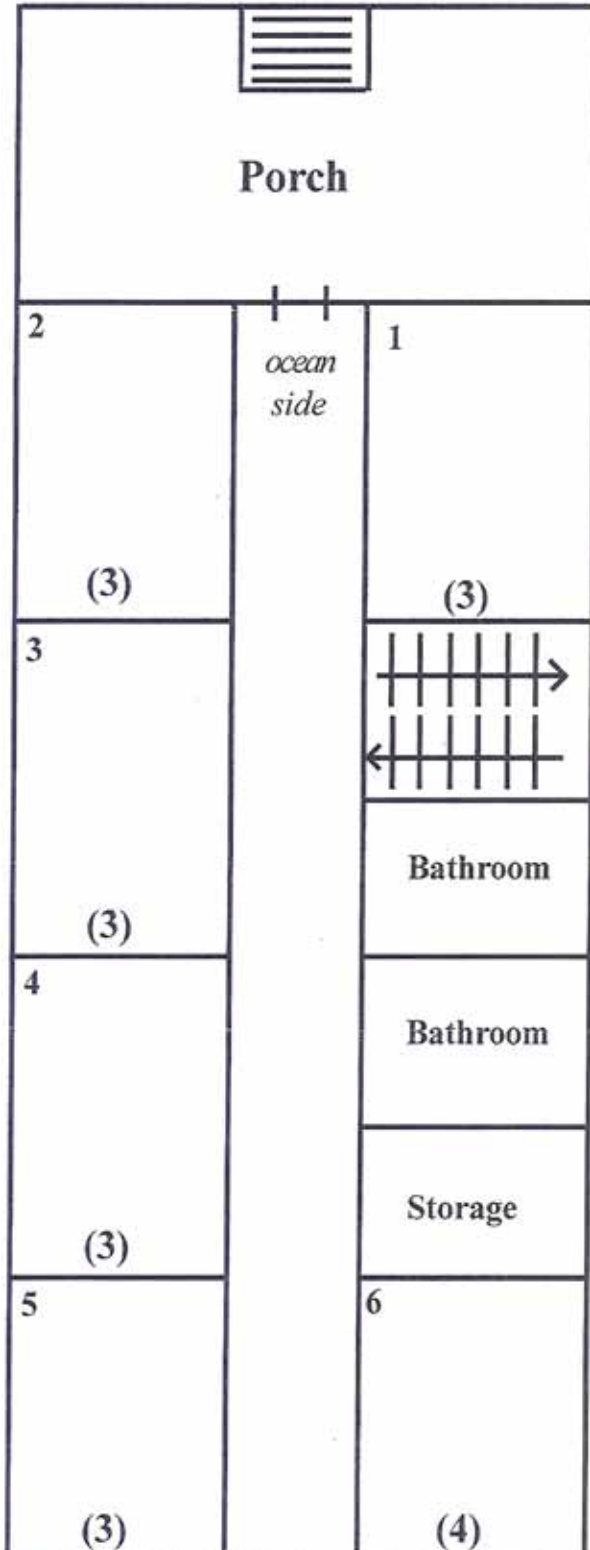

# Rowland Dorm Plan

Upstairs holds up to 66 (up to 62 students plus 2 teacher rooms)

Downstairs can hold up to 20 additional students

*numbers in parentheses indicate capacity*

# Underwood Dorm Plan

Holds up to 43 (37 students plus 2 teacher rooms)  
*numbers in parentheses indicate capacity*

## First Floor (19)

## Second Floor (24)