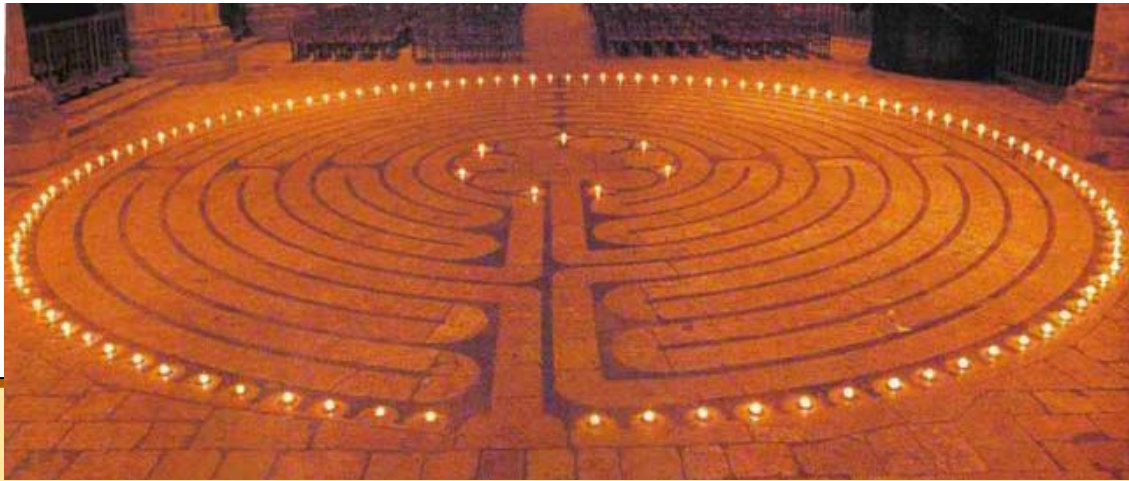

December 31, 2009

5:00 - 7:00 PM

New Year's Eve Labyrinth Walk

Walk into the new year in peace and community. An opening ceremony at 5:00 PM will begin this open labyrinth walk of gratitude for this year's blessings and hopes for the year to come.